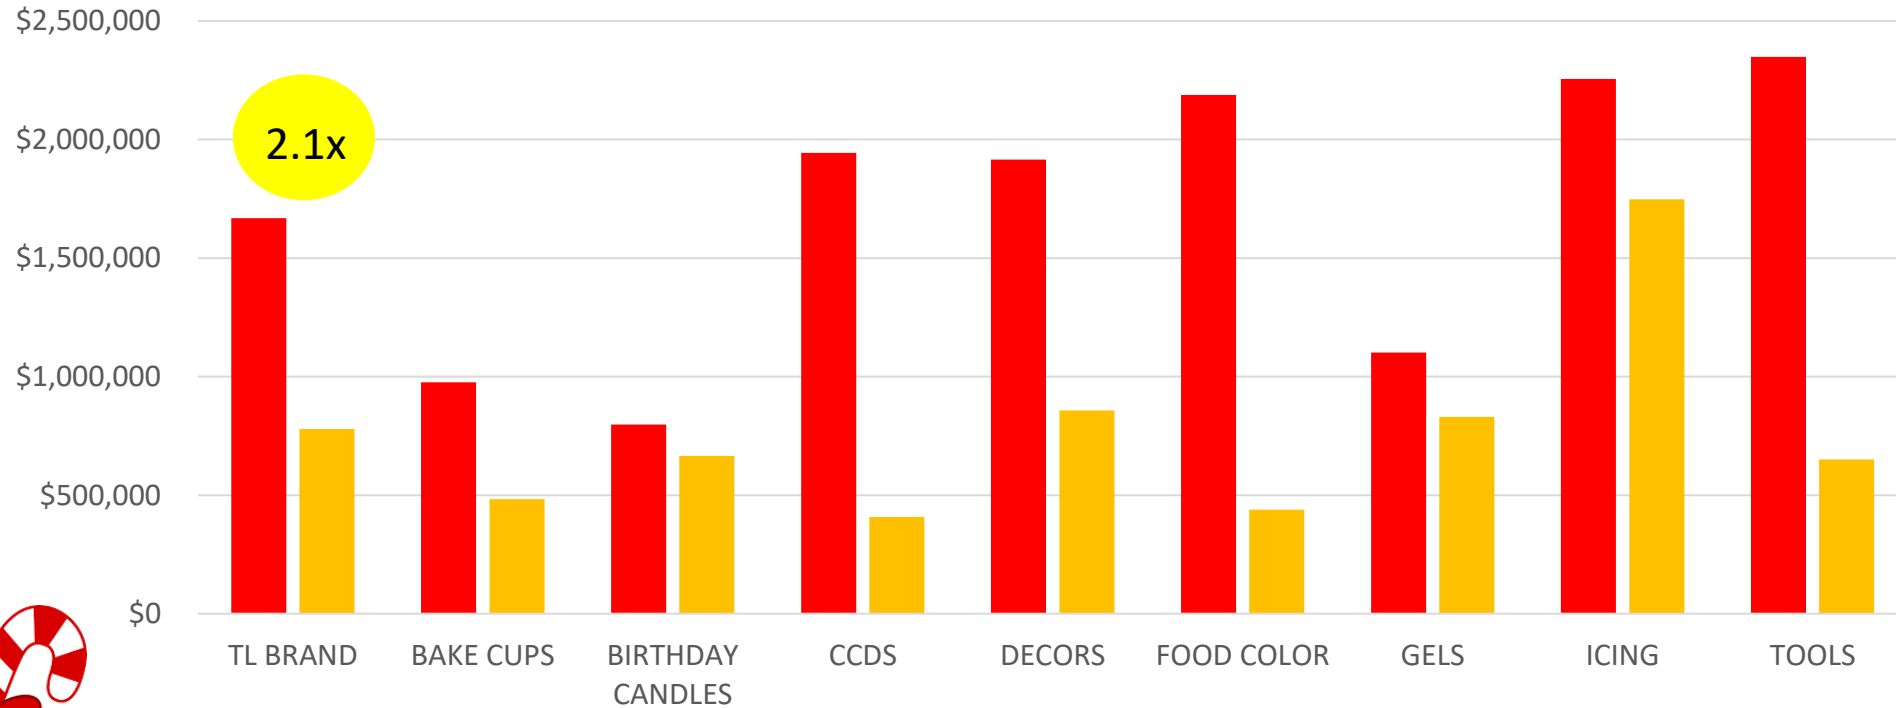

40% of \$

Dessert Decorating Segment	Dollar Sales	Dollar Sales Change vs YA	Dollar Sales % Change vs YA	\$ Shr of Category
BOTTLE DECORS	\$41,727,694	\$6,216,980	18%	26%
COOKIE ICING	\$23,881,155	\$6,183,430	35%	15%
MULTI-CELL DECORS	\$14,012,457	(\$2,390,001)	-15%	9%
TUBE ICING	\$8,310,874	\$389,804	5%	5%
GEL FOOD COLOR	\$7,975,709	\$102,613	1%	5%
TUB DECORS	\$5,793,874	\$240,232	4%	4%

Betty Crocker Is The Most Productive Brand During Holidays

Total US MULO | Holiday Velocity

\$ per Avg # Items

■ Betty Crocker ■ Wilton

Betty Crocker also holds productivity leadership when looking at Unit Velocity