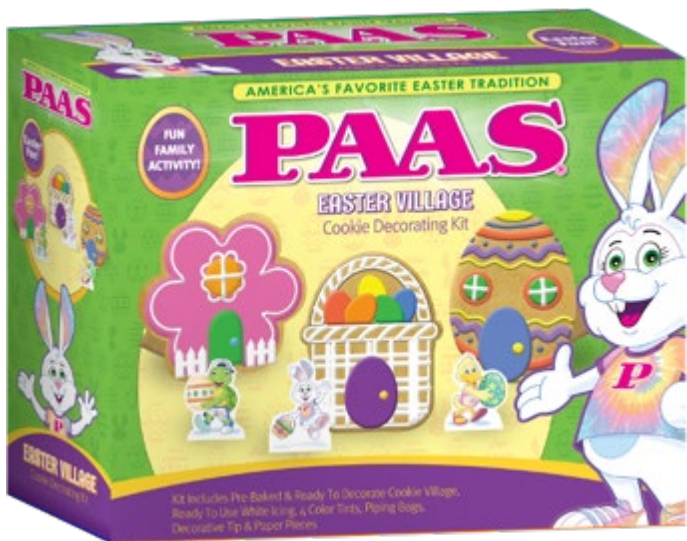

Description: Kit includes pre-baked sugar cookies, white ready to use icing, green color tint, rainbow candy beads, rainbow gumdrops, decorative paper pieces, Connector Clips and piping bags. Net weight 26.5 oz.

Case Specs Inches:
Length (top to bottom): 10.5
Width: 11
Depth: 16.5
Cubed Feet: 1.10
Gross Weight: 12.4 lbs

Creating Lasting Memories through a Shared Baking Experience!

Pre-Baked & Ready to Decorate Sugar Cookie Kit
PAAS Easter Village Decorating Kit
 #06230